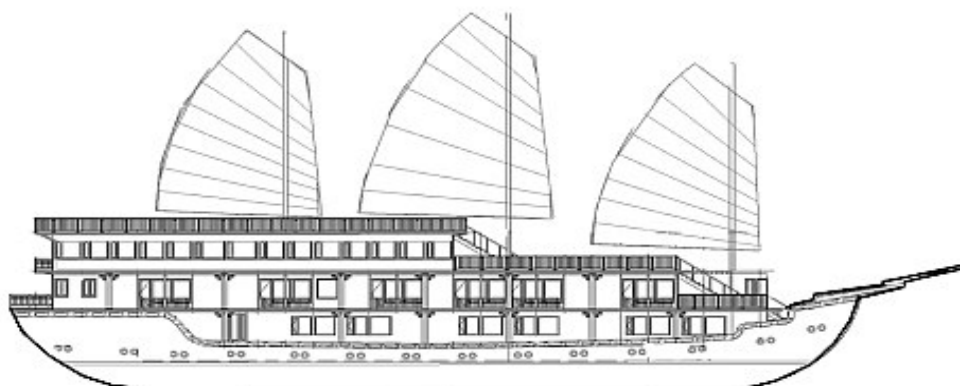

Halong Jasmine Elevation

Restaurant & Bar

02 Jasmine Suite: 207 & 208
 09 Jasmine Deluxe:
 From 201 to 206 & 209 to 211
 01 Jasmine Premium:
 Rom 212

Upper Deck

12 Jasmine Premium:
 From 101 to 112
 Connecting rooms:
 106 & 108; 105 & 107